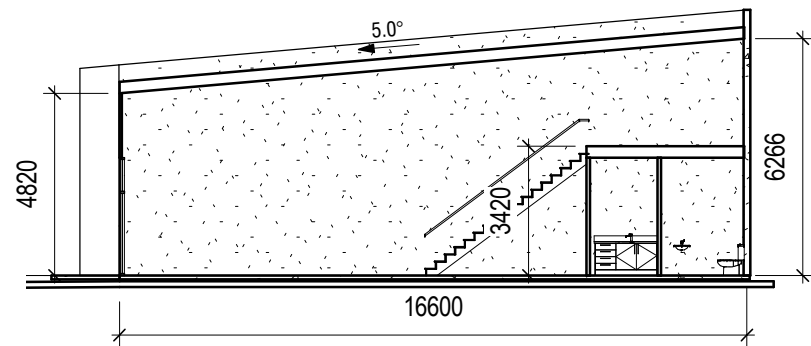

4 Unit Type B
1:200