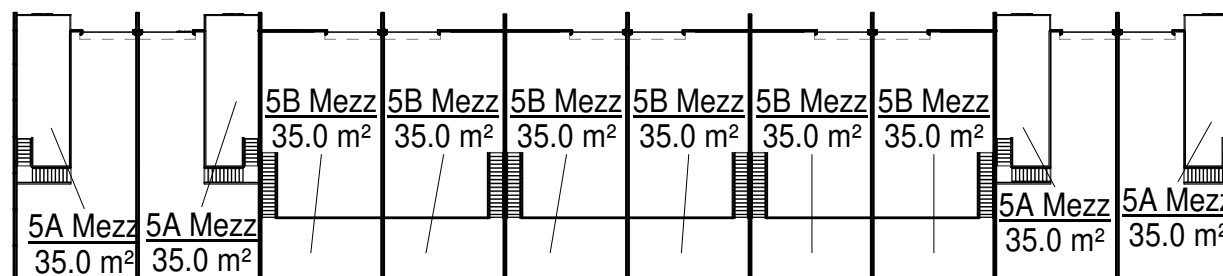

ZONE 4 Industrial

Twyford Road

Avery Associates Team Architects Ltd PO Box 37701, Parnell, Auckland 1151, New Zealand
t 09 6384449 e www.averyarchitects.co.nz
The Copyright of these drawings and all parts thereof remain the property of Avery AssociatesTeam Architects Limited

Job No.	Scale (A3):	Sheet no.	
4241	1 : 500	P1.03	L1 Area Plan

DATE
15/04/2021

REVISION

avery associates
teamarchitects

auckland | hamilton | napier | new plymouth
palmerston north | wellington | christchurch
greymouth | wanaka | dunedin