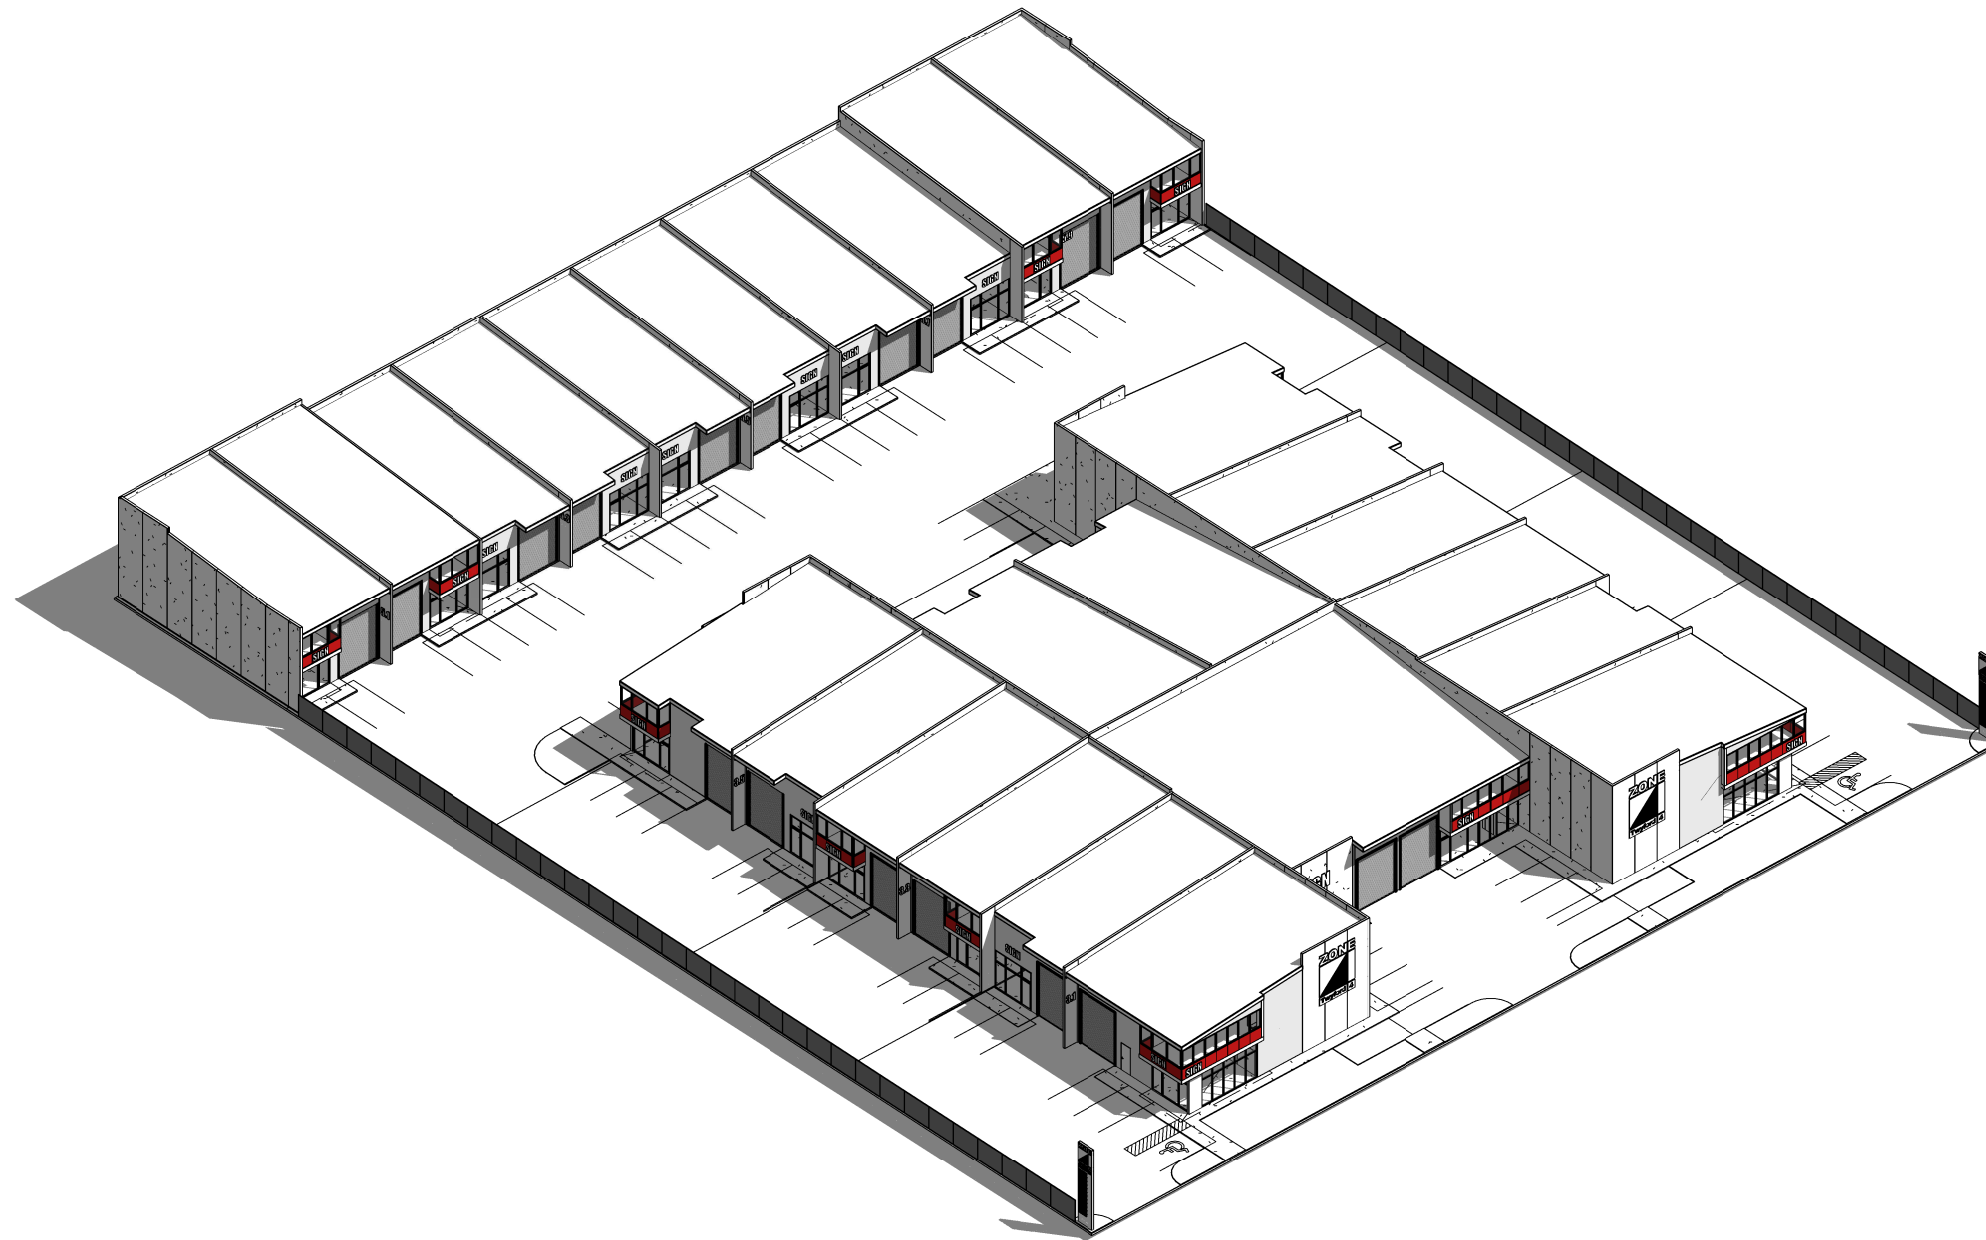

Job No.	Scale (A3):	Sheet no.	DATE
4241	1:200	P1.05	15/04/2021
Sections			REVISION

avery associates
teamarchitects

auckland | hamilton | napier | new plymouth
palmerston north | wellington | christchurch
greymouth | wanaka | dunedin