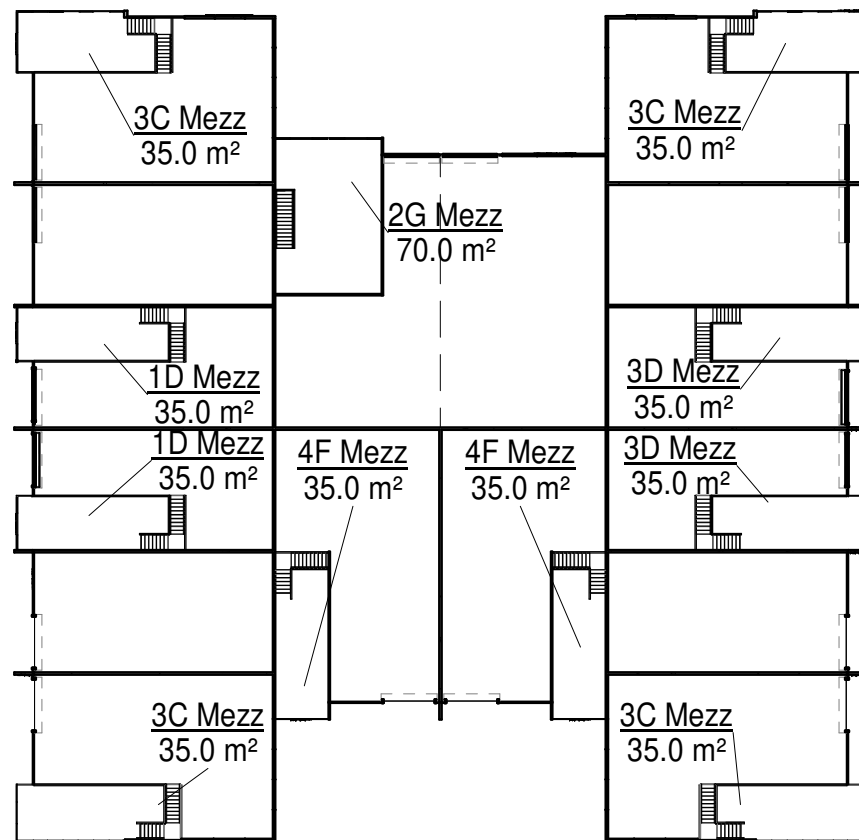

ZONE 4 Industrial

Twyford Road

Avery Associates Team Architects Ltd PO Box 37701, Parnell, Auckland 1151, New Zealand
t 09 6384449 e www.averyarchitects.co.nz
The Copyright of these drawings and all parts thereof remain the property of Avery AssociatesTeam Architects Limited

Job No.	Scale (A3):	Sheet no.	
4241	1 : 500	P1.03	L1 Area Plan

DATE
15/04/2021

REVISION

avery associates
teamarchitects

auckland | hamilton | napier | new plymouth
palmerston north | wellington | christchurch
greymouth | wanaka | dunedin