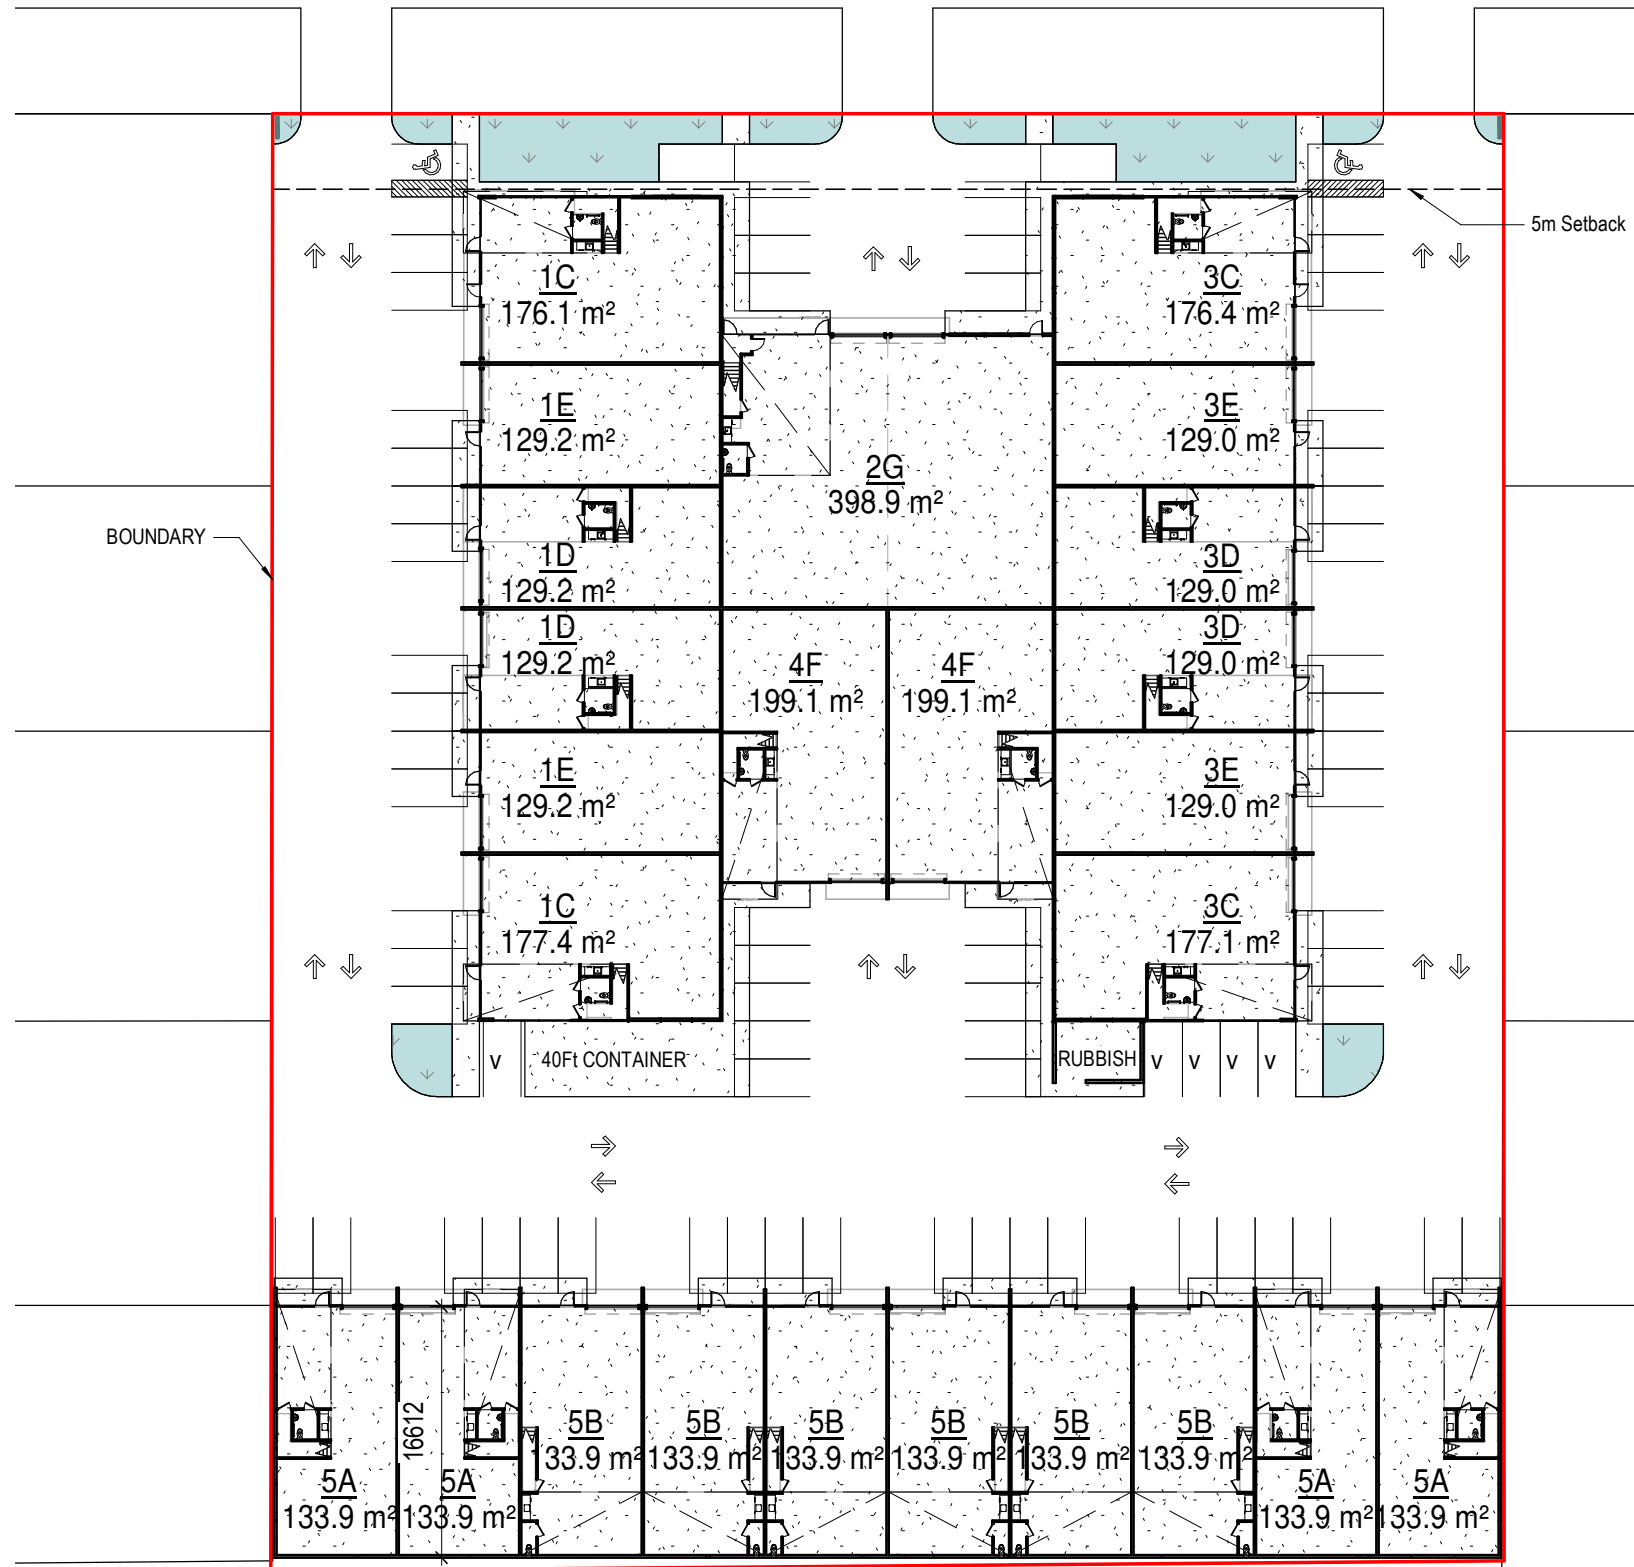

TWYFORD ROAD

Level 0 Area (GFA)

Comments	Area
Unit A	535.4 m²
4	535.4 m²
Unit B	803.1 m²
6	803.1 m²
Unit C	706.9 m²
4	706.9 m²
Unit D	516.5 m²
4	516.5 m²
Unit E	516.5 m²
4	516.5 m²
Unit F	398.2 m²
2	398.2 m²
Unit G	398.9 m²
1	398.9 m²
TOTAL	3875.4 m²

Level 1 Area (GFA)

Comments	Area
Unit A	140.1 m²
4	140.1 m²
Unit B	210.0 m²
6	210.0 m²
Unit C	140.0 m²
4	140.0 m²
Unit D	140.1 m²
4	140.1 m²
Unit F	69.9 m²
2	69.9 m²
Unit G	70.0 m²
1	70.0 m²
TOTAL	770.0 m²

Parking Schedule

Block 1	14
Block 2	10
Block 3	14
Block 4	10
Block 5	20
Visitors	7

75

ZONE 4 Industrial

Twyford Road

Avery Associates Team Architects Ltd PO Box 37701, Parnell, Auckland 1151, New Zealand
t 09 6384449 e www.averyarchitects.co.nz
The Copyright of these drawings and all parts thereof remain the property of Avery AssociatesTeam Architects Limited

Job No.	Scale (A3):	Sheet no.	
4241	1 : 500	P1.02	L0 Area Plan

DATE	15/04/2021
REVISION	

avery associates
teamarchitects

auckland | hamilton | napier | new plymouth
palmerston north | wellington | christchurch
greymouth | wanaka | dunedin